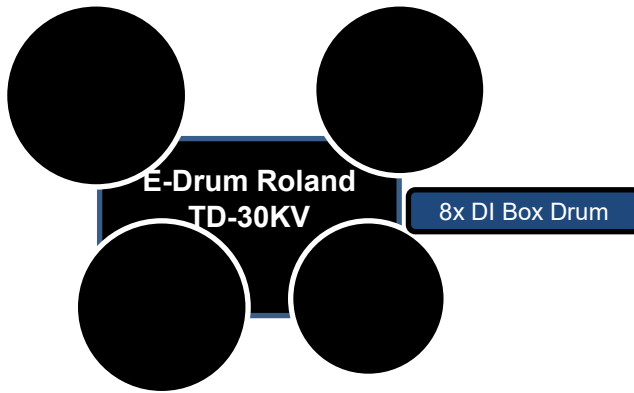

Markbass
Mini

8x DI Box Drum

Monitor
Drums

Monitor
Keys

Mesa
Boogie
Recto-Verb
25
E 906

Nord Stage
M-Audio Keystation
4x DI Box Keys

Pedalboard
Bass

Pedalboard
Guitar

Engl Screamer 50
Combo
E 906

Vox 1 AKG D7

Vox 2 AKG D7

Vox 3
AKG D7
Guitar

Monitor
Bass

Monitor
Vox
1 & 2

Monitor
Vox 3
Guitar

Stage Plot
Small Stage (approx. 4 x 3 m)

Mesa Boogie
Big Block Titan V12
& 6x10/1x15 Mesa
Box

Stage Plot
Big Stage (approx. 6 x 4 m)