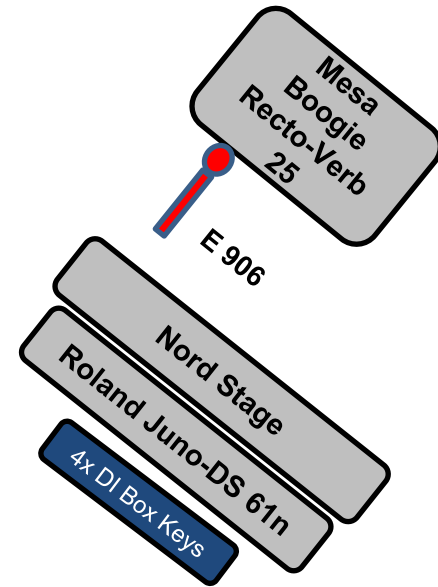

Markbass
Mini

8x DI Box Drum

Monitor
Drums

Monitor
Keys

Mesa
Boogie
Recto-Verb
25
E 906

Nord Stage
M-Audio Keystation
4x DI Box Keys

Pedalboard
Bass

Pedalboard
Guitar

Engl Screamer 50
Combo
E 906

Vox 1 AKG D7

Vox 2 AKG D7

Vox 3
AKG D7
Guitar

Monitor
Bass

Monitor
Vox
1 & 2

Monitor
Vox 3
Guitar

Stage Plot
Small Stage (approx. 4 x 3 m)

Mesa Boogie
Big Block Titan V12
& 6x10/1x15 Mesa
Box

Stage Plot
Big Stage (approx. 6 x 4 m)