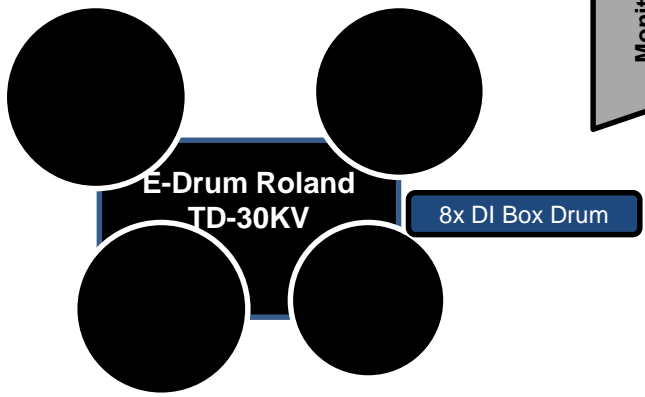

Markbass  
Mini CMD  
121 P

Monitor  
Drums

Monitor  
Keys

Mesa  
Boogie  
Recto-Verb  
25  
E 906

Pedalboard  
Bass

Pedalboard  
Guitar

Engl Screamer 50  
Combo  
E 906

Monitor  
Bass

Vox 1 AKG D7  
mit In-Ear  
Wireless System  
Shure PSM 300  
Premium

Vox 2 AKG D7  
mit In-Ear  
Wireless System  
Shure PSM 300  
Premium

Vox  
AKG D7  
Guitar

Monitor  
Guitar

Mesa Boogie  
Big Block Titan V12  
& 6x10/1x15 Mesa  
Powerhouse Box