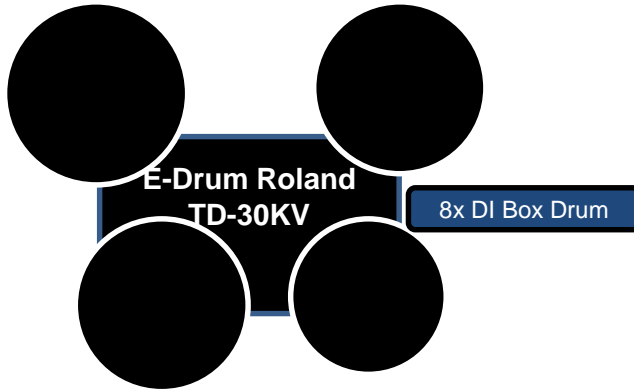

Markbass  
Mini CMD  
121 P

Monitor  
Drums

Monitor  
Keys

Mesa  
Boogie  
Recto-Verb  
25  
E 906

Pedalboard  
Bass

Pedalboard  
Guitar

Engl Screamer 50  
Combo  
E 906

Monitor  
Bass

Vox 1 AKG D7  
mit In-Ear  
Wireless System  
Shure PSM 300  
Premium

Vox 2 AKG D7  
mit In-Ear  
Wireless System  
Shure PSM 300  
Premium

Vox  
AKG D7  
Guitar

Monitor  
Guitar

Mesa Boogie  
Big Block Titan V12  
& 6x10/1x15 Mesa  
Powerhouse Box