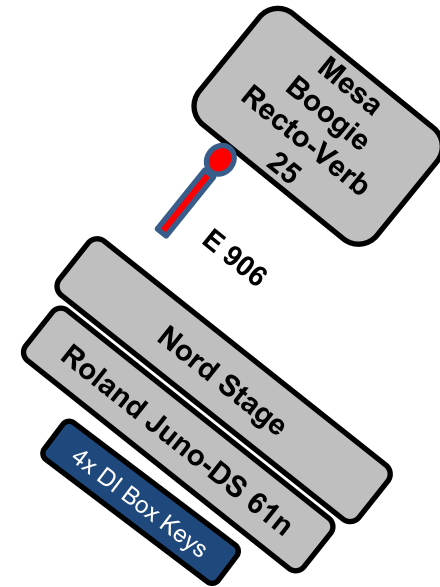

Markbass  
Mini CMD  
121 P

Monitor  
Drums

Monitor  
Keys

Mesa  
Boogie  
Recto-Verb  
25  
E 906

Pedalboard  
Bass

Pedalboard  
Guitar

Engl Screamer 50  
Combo  
E 906

Monitor  
Bass

Vox 1 AKG D7  
mit In-Ear  
Wireless System  
Shure PSM 300  
Premium

Vox 2 AKG D7  
mit In-Ear  
Wireless System  
Shure PSM 300  
Premium

Vox  
AKG D7  
Guitar

Monitor  
Guitar

Mesa Boogie  
Big Block Titan V12  
& 6x10/1x15 Mesa  
Powerhouse Box

Monitor  
Drums

Monitor  
Keys

Pedalboard  
Bass

Pedalboard  
Guitar

Vox 1 AKG D7  
mit In-Ear  
Wireless System  
Shure PSM 300

Vox 2 AKG D7  
mit In-Ear  
Wireless System  
Shure PSM 300

Vox  
AKG D7  
Guitar

Monitor  
Bass

Monitor  
Guitar

Stage Plot  
Big Stage